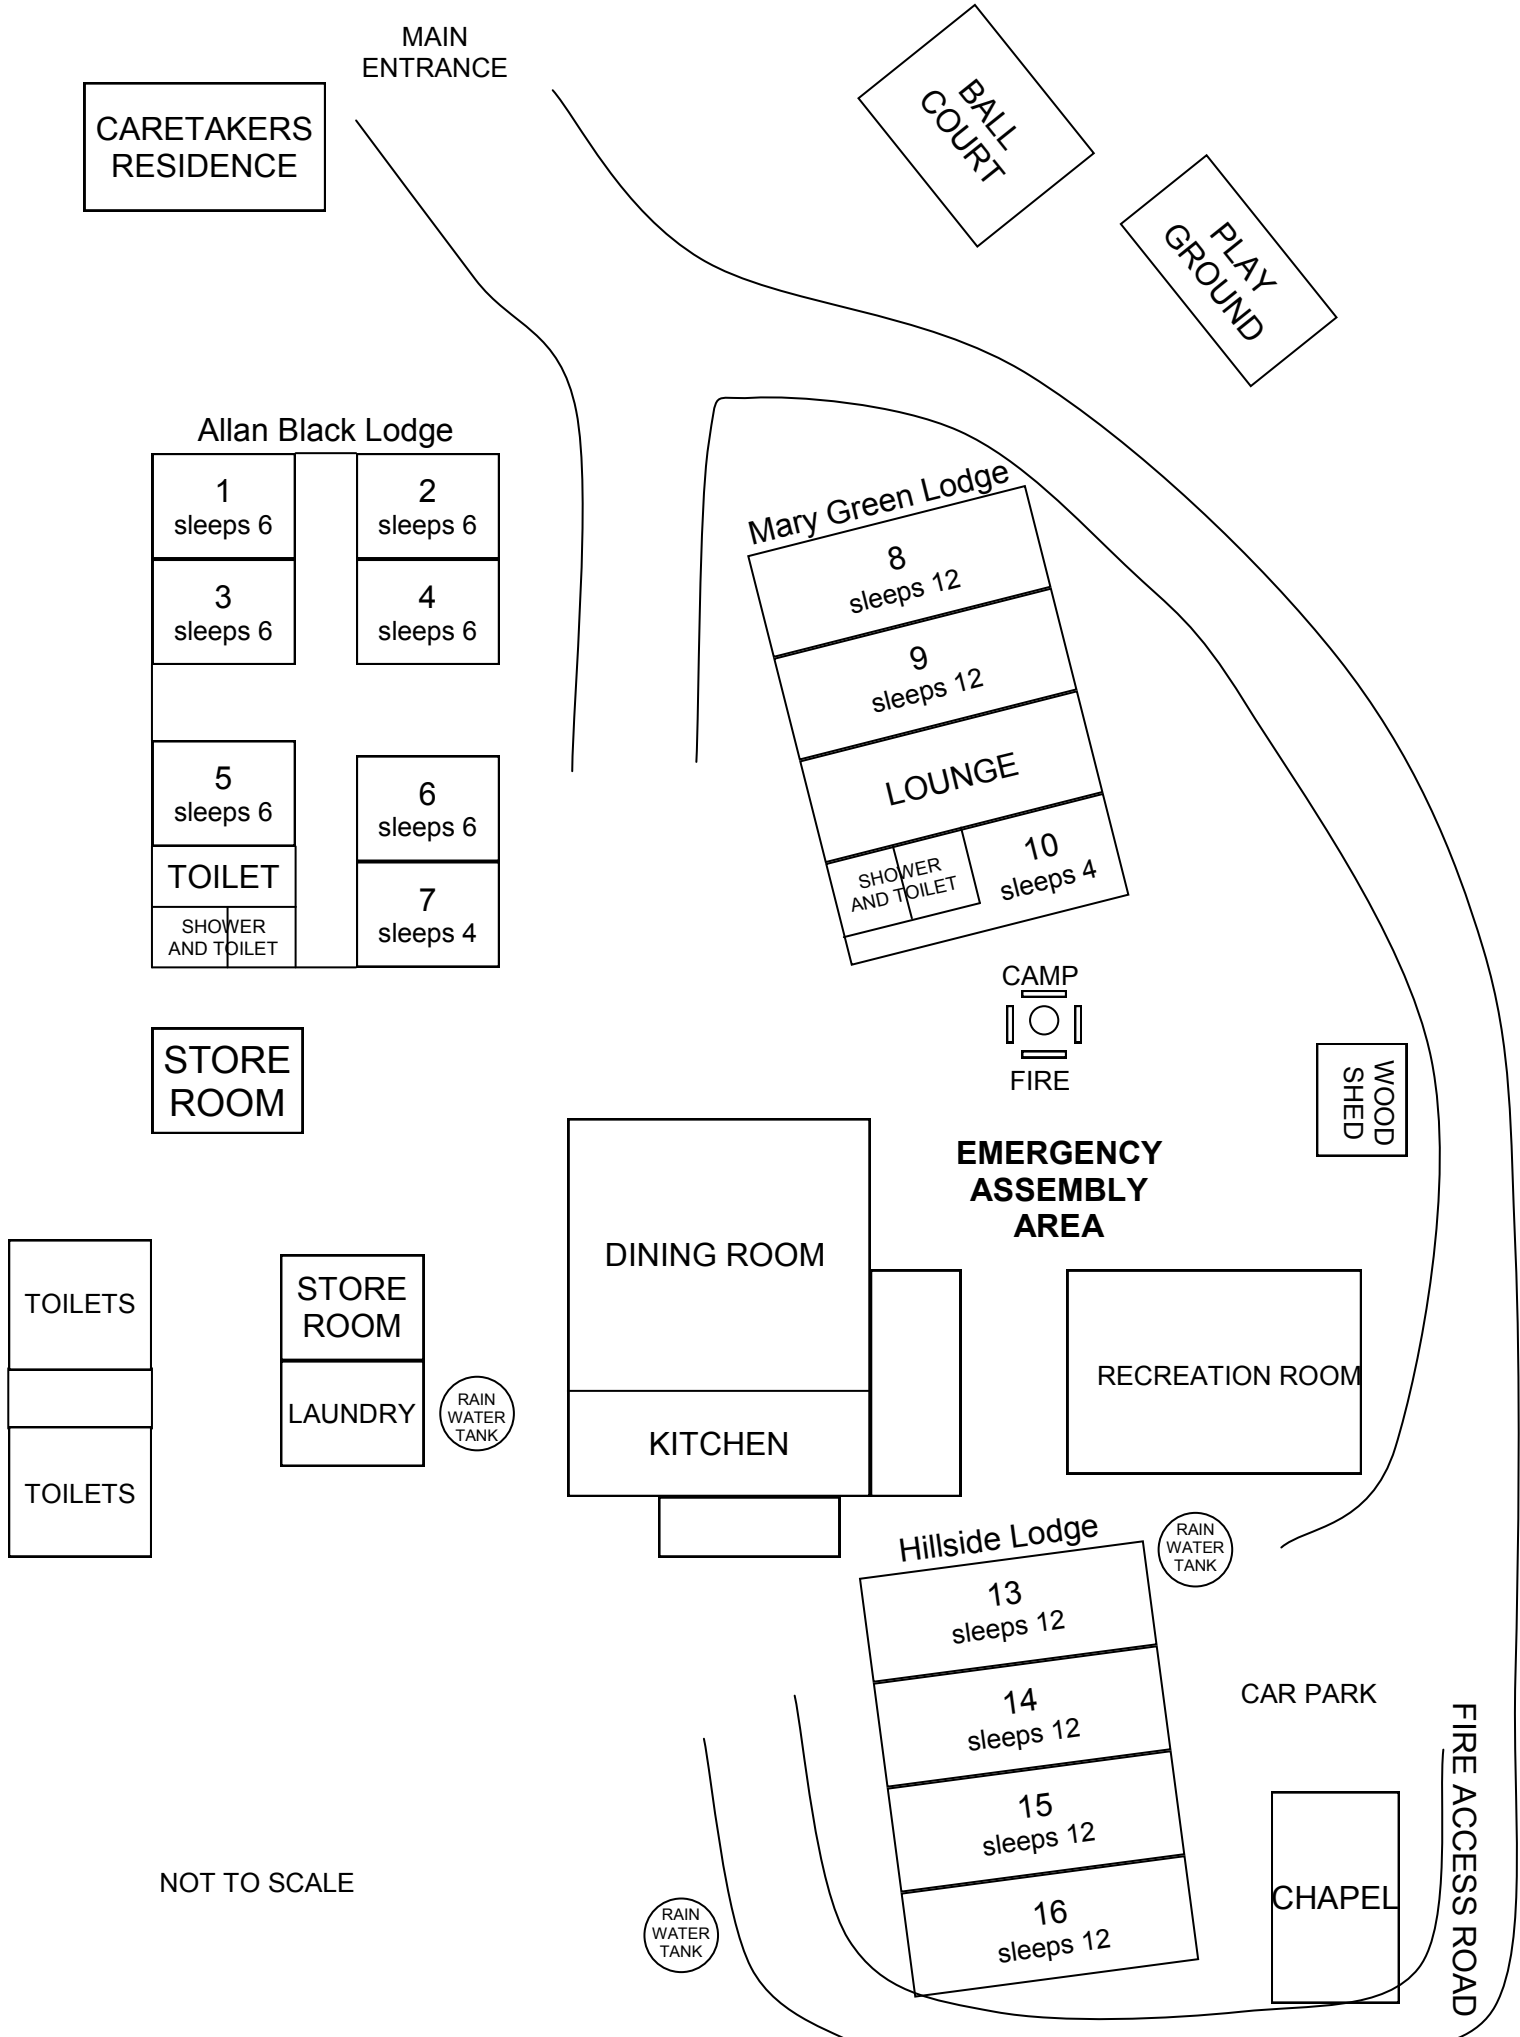

# ADEKATE LODGE CRESWICK

NOT TO SCALE

RAIN WATER TANK

RAIN WATER TANK

FIRE ACCESS ROAD