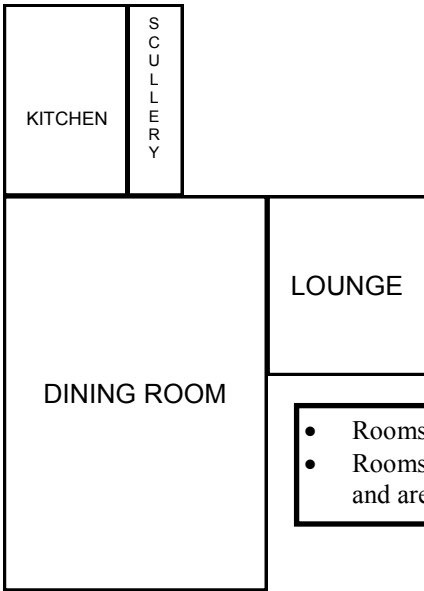

CAMP ACACIA

CHATAUQUA LODGE

BBQ

- Rooms 1-13 sleeps 8 guests each
- Rooms 13 and 14 sleeps 2 guests each and are ensuite rooms

SHED

T O I L E T S

C
A
R

P
A
R
K

Leader/
Teacher
Room
14

Leader/
Teacher
Room
13

**EMERGENCY
ASSEMBLY
AREA**

ACACIA
LODGE
15

STAFF
RESIDENCE

STAFF
RESIDENCE

HALLS GAP
SHOPS

GRAMPIANS ROAD