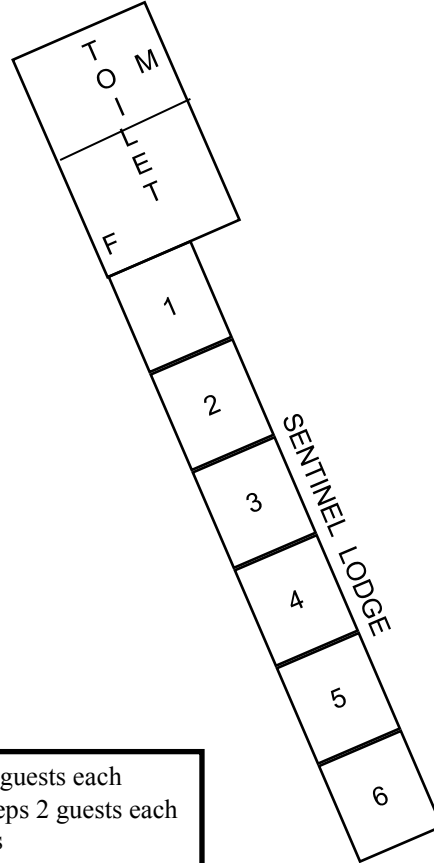

CAMP ACACIA

CHATAUQUA LODGE

BBQ

- Rooms 1-13 sleeps 8 guests each
- Rooms 13 and 14 sleeps 2 guests each and are ensuite rooms

SHED

T O I L E T S

C
A
R

P
A
R
K

Leader/
Teacher
Room
14

Leader/
Teacher
Room
13

**EMERGENCY
ASSEMBLY
AREA**

ACACIA
LODGE
15

STAFF
RESIDENCE

STAFF
RESIDENCE

HALLS GAP
SHOPS

GRAMPIANS ROAD