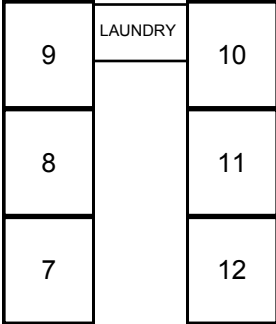

CAMP ACACIA

CHATAUQUA LODGE

BBQ

- Rooms 1-13 sleeps 8 guests each
- Rooms 13 and 14 sleeps 2 guests each and are ensuite rooms

SHED

T O I L E T S

C
A
R

P
A
R
K