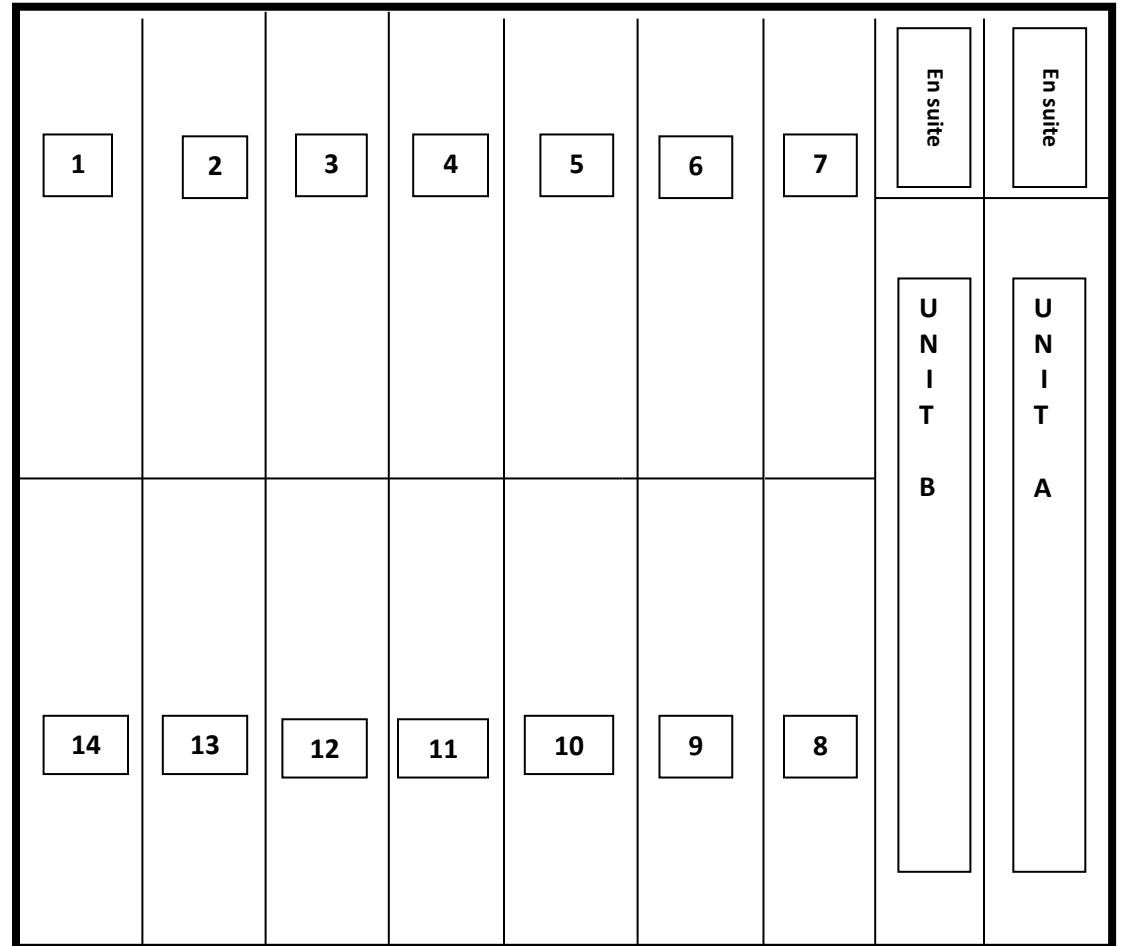

HILLSIDE FLOOR PLAN

Rooms 1 - 14 - 2 bunks/room (4 people/room)

Unit A - 2 bunks (4 people) & en suite

Unit B - 2 bunks (4 people) & en suite

Total accommodation 64

PARKING

B
R
E
E
Z
E
W
A
Y

PAVED
AREA