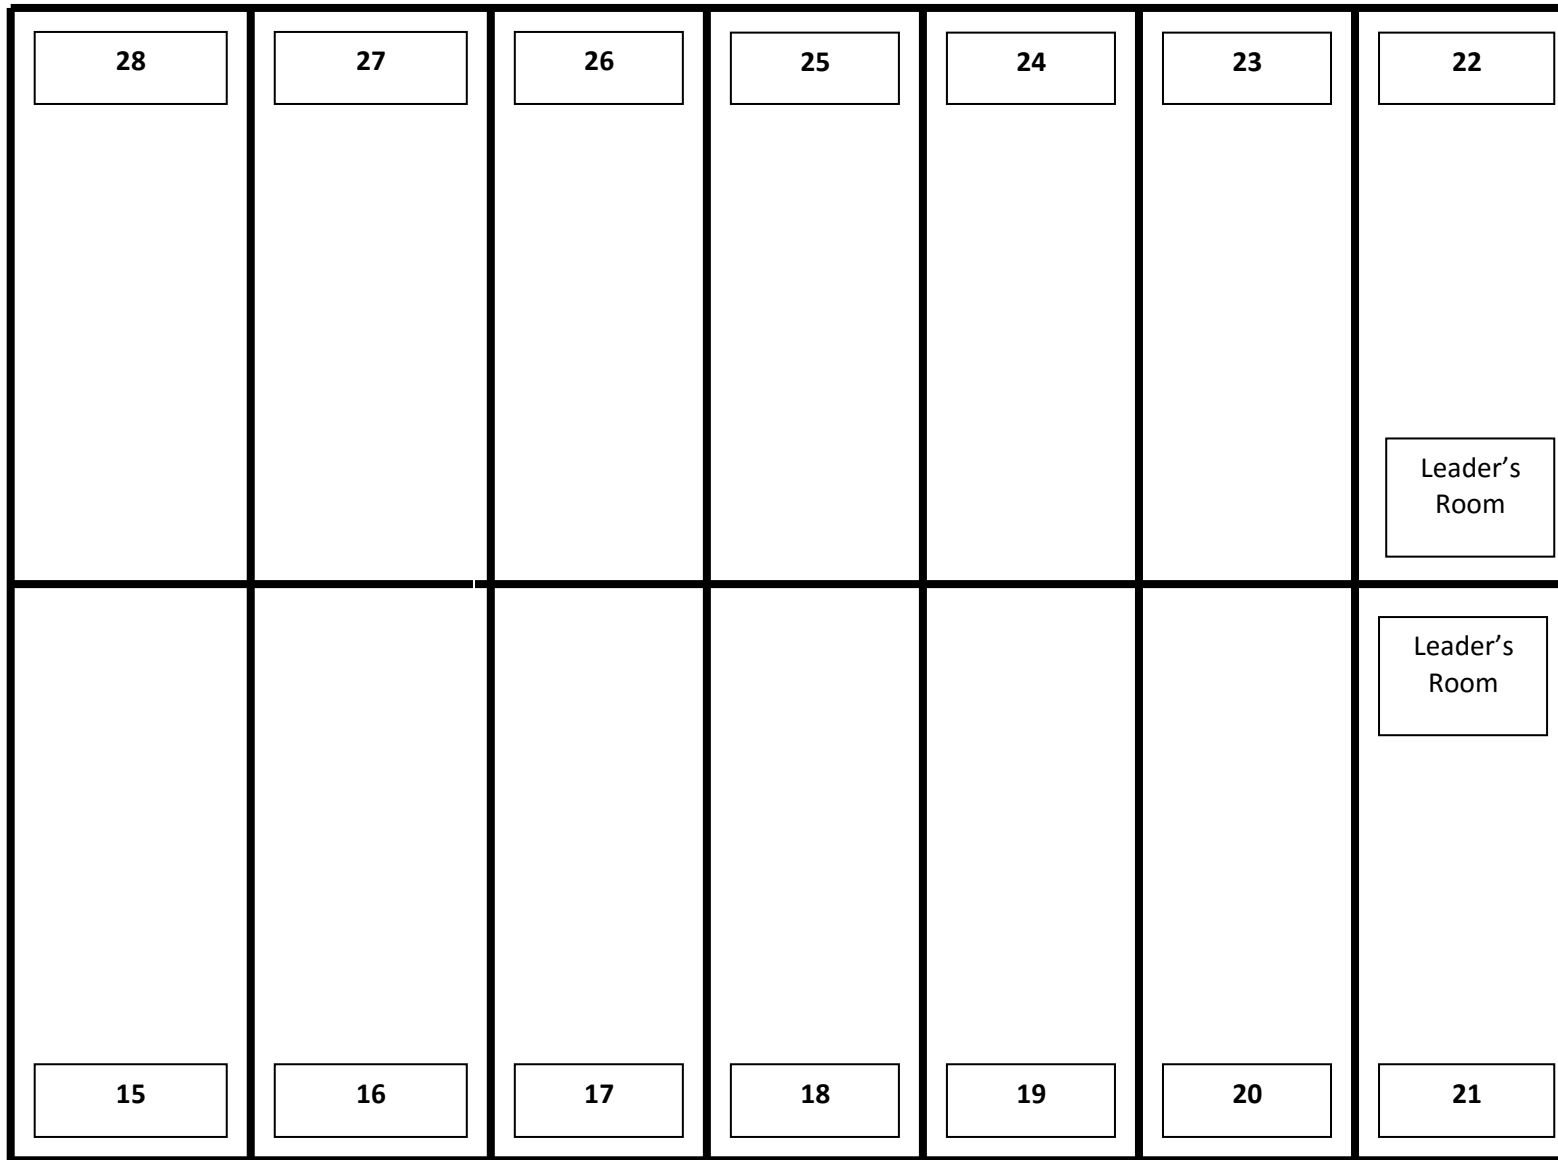

LAKESIDE 'B' FLOOR PLAN

56 People

- Rooms 15 - 20 & 23 - 28 have 4 beds in each (2 bunks)
- Rooms 21 & 22 – each has 1 double bed with a single bed above
- Leader's Unit – 2 Beds

BATHROOM

STOREROOM

BATHROOM

BREZZEWAY

MALE BATHROOM

Leader's Unit

FEMALE BATHROOM

Leader's Unit, male and female bathrooms are in between Lakeside A and B