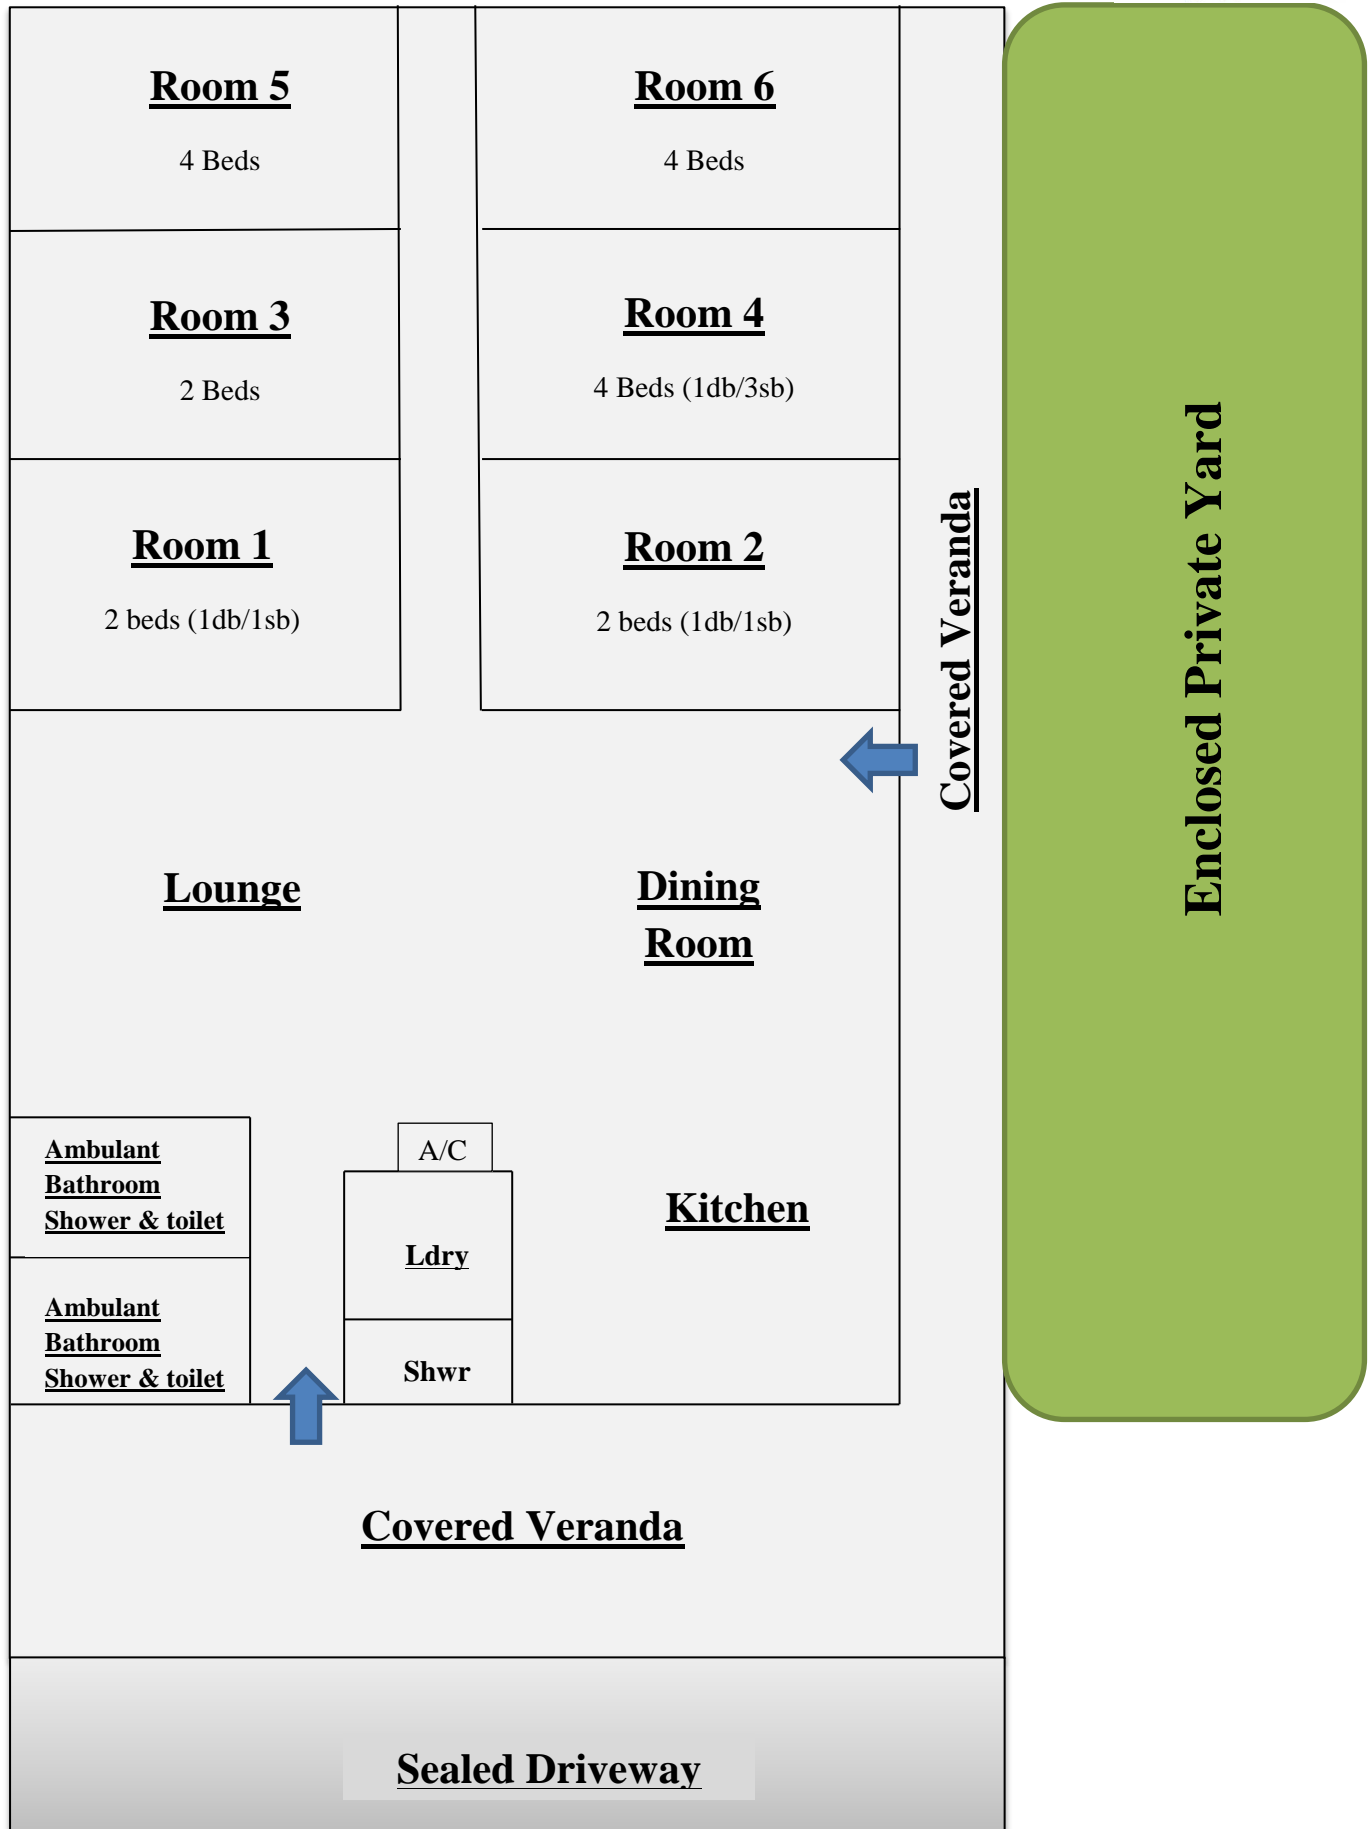

# JENKINS HOMESTEAD LAYOUT

Features: 3 x wheelchair accessible rooms, Wood Heater, Split System A/C, Stove Oven, Microwave, Fridge, Washing Machine, BBQ, TV/DVD, Lounge Suites, Dining Table & Chairs  
**N.B. All bedrooms are bunk style accommodation, including the double/single beds**