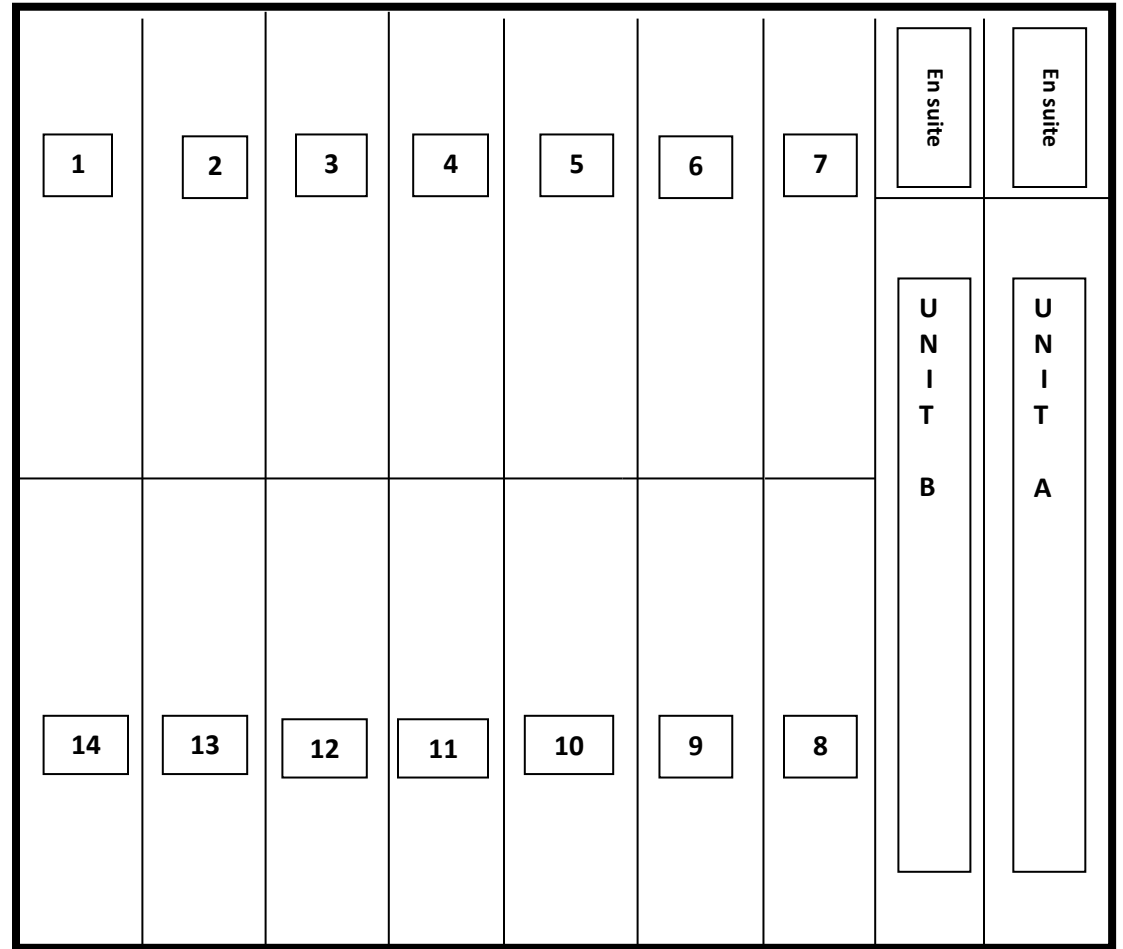

## HILLSIDE FLOOR PLAN

Rooms 1 - 14 - 2 bunks/room (4 people/room)

Unit A - 2 bunks (4 people) & en suite

Unit B - 2 bunks (4 people) & en suite

Total accommodation 64

PARKING

B  
R  
E  
E  
Z  
E  
W  
A  
Y

PAVED  
AREA