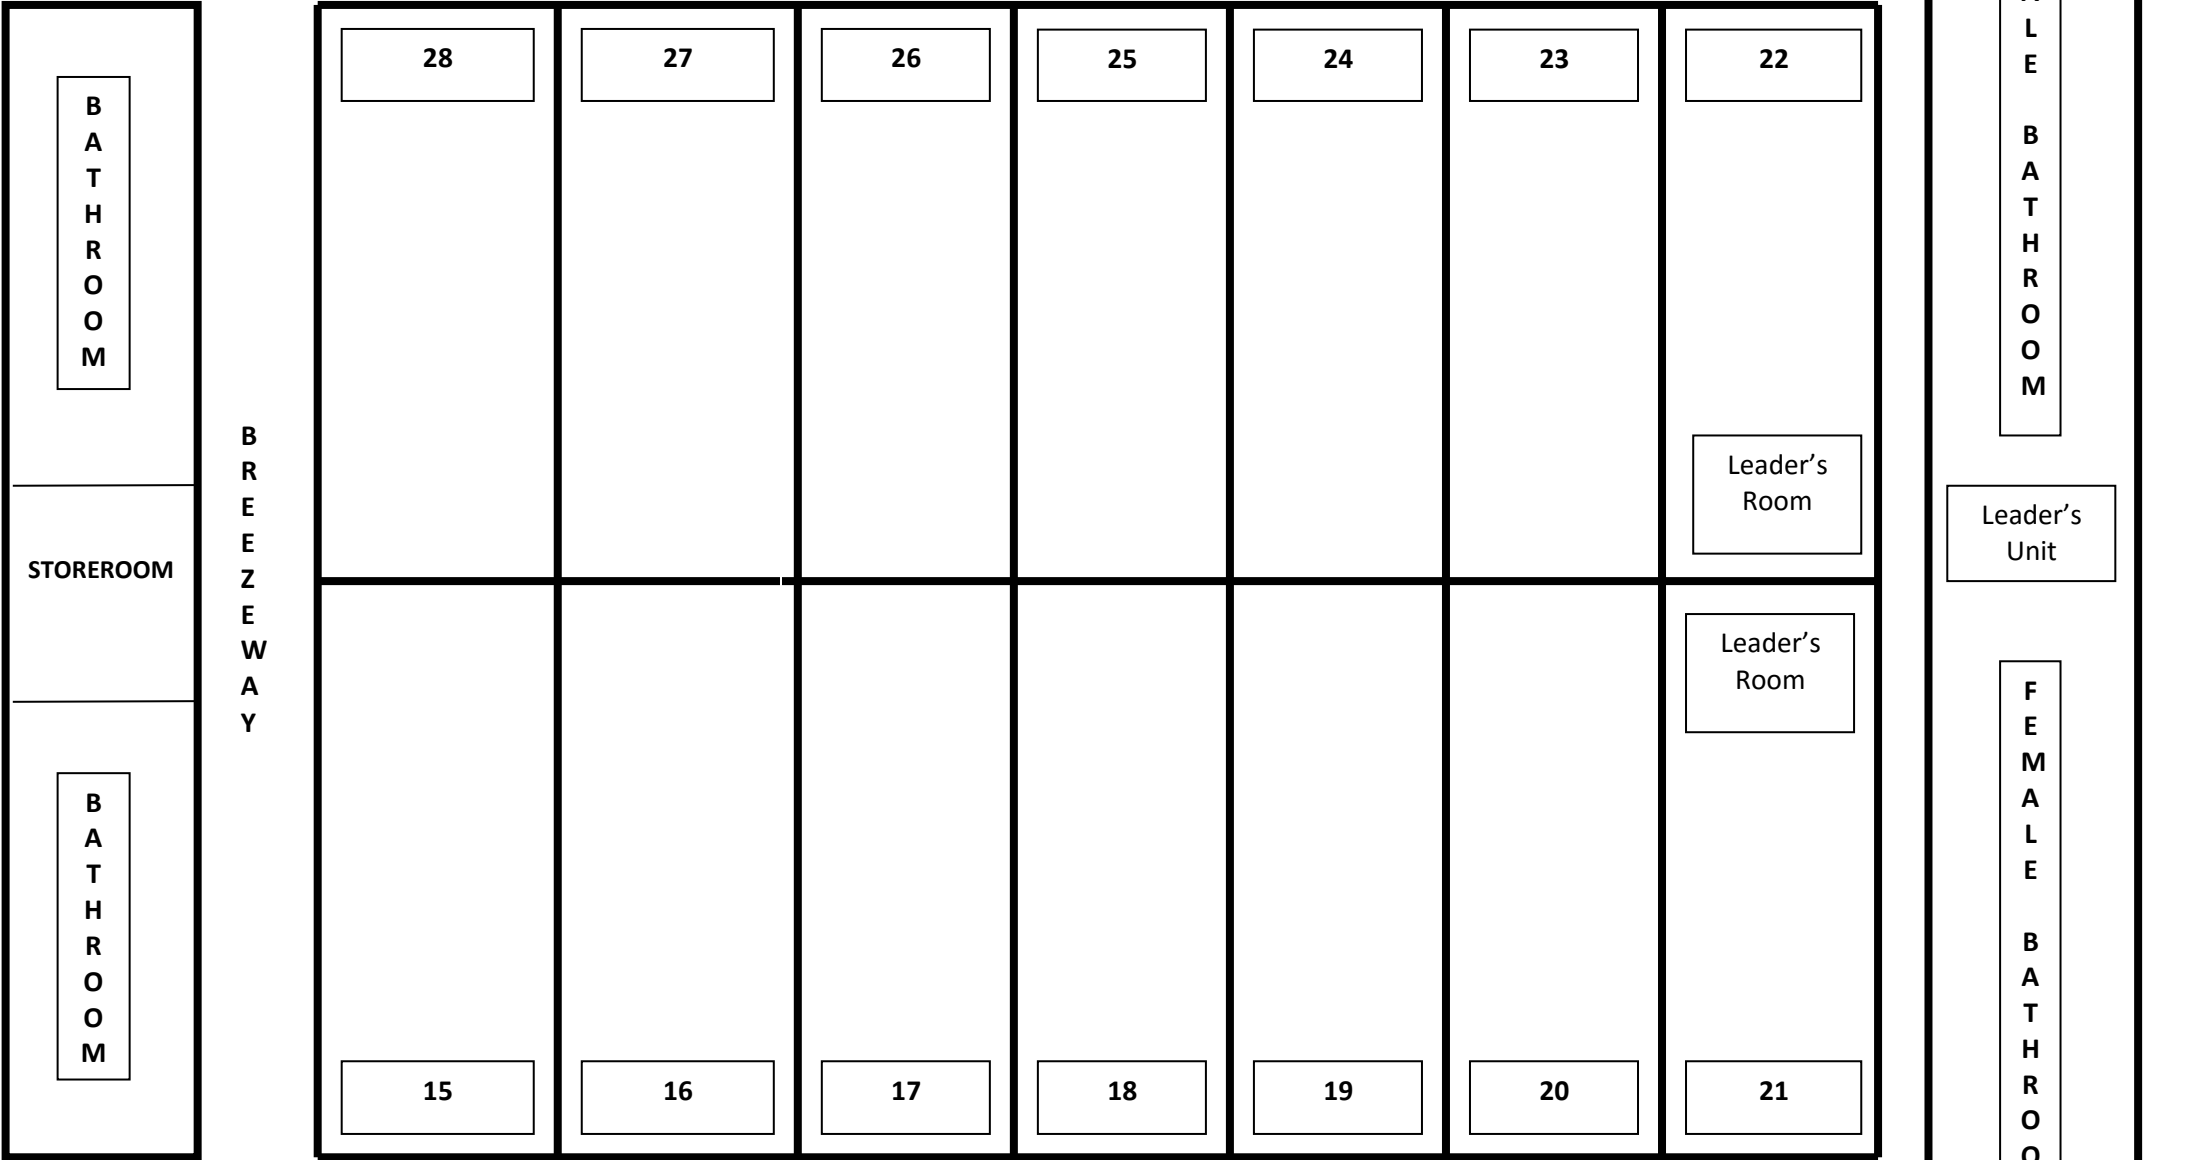

# LAKESIDE 'B' FLOOR PLAN

56 People

- Rooms 15 - 20 & 23 - 28 have 4 beds in each (2 bunks)
- Rooms 21 & 22 – each has 1 double bed with a single bed above
- Leader's Unit – 2 Beds

Leader's Unit, male and female bathrooms are in between Lakeside A and B